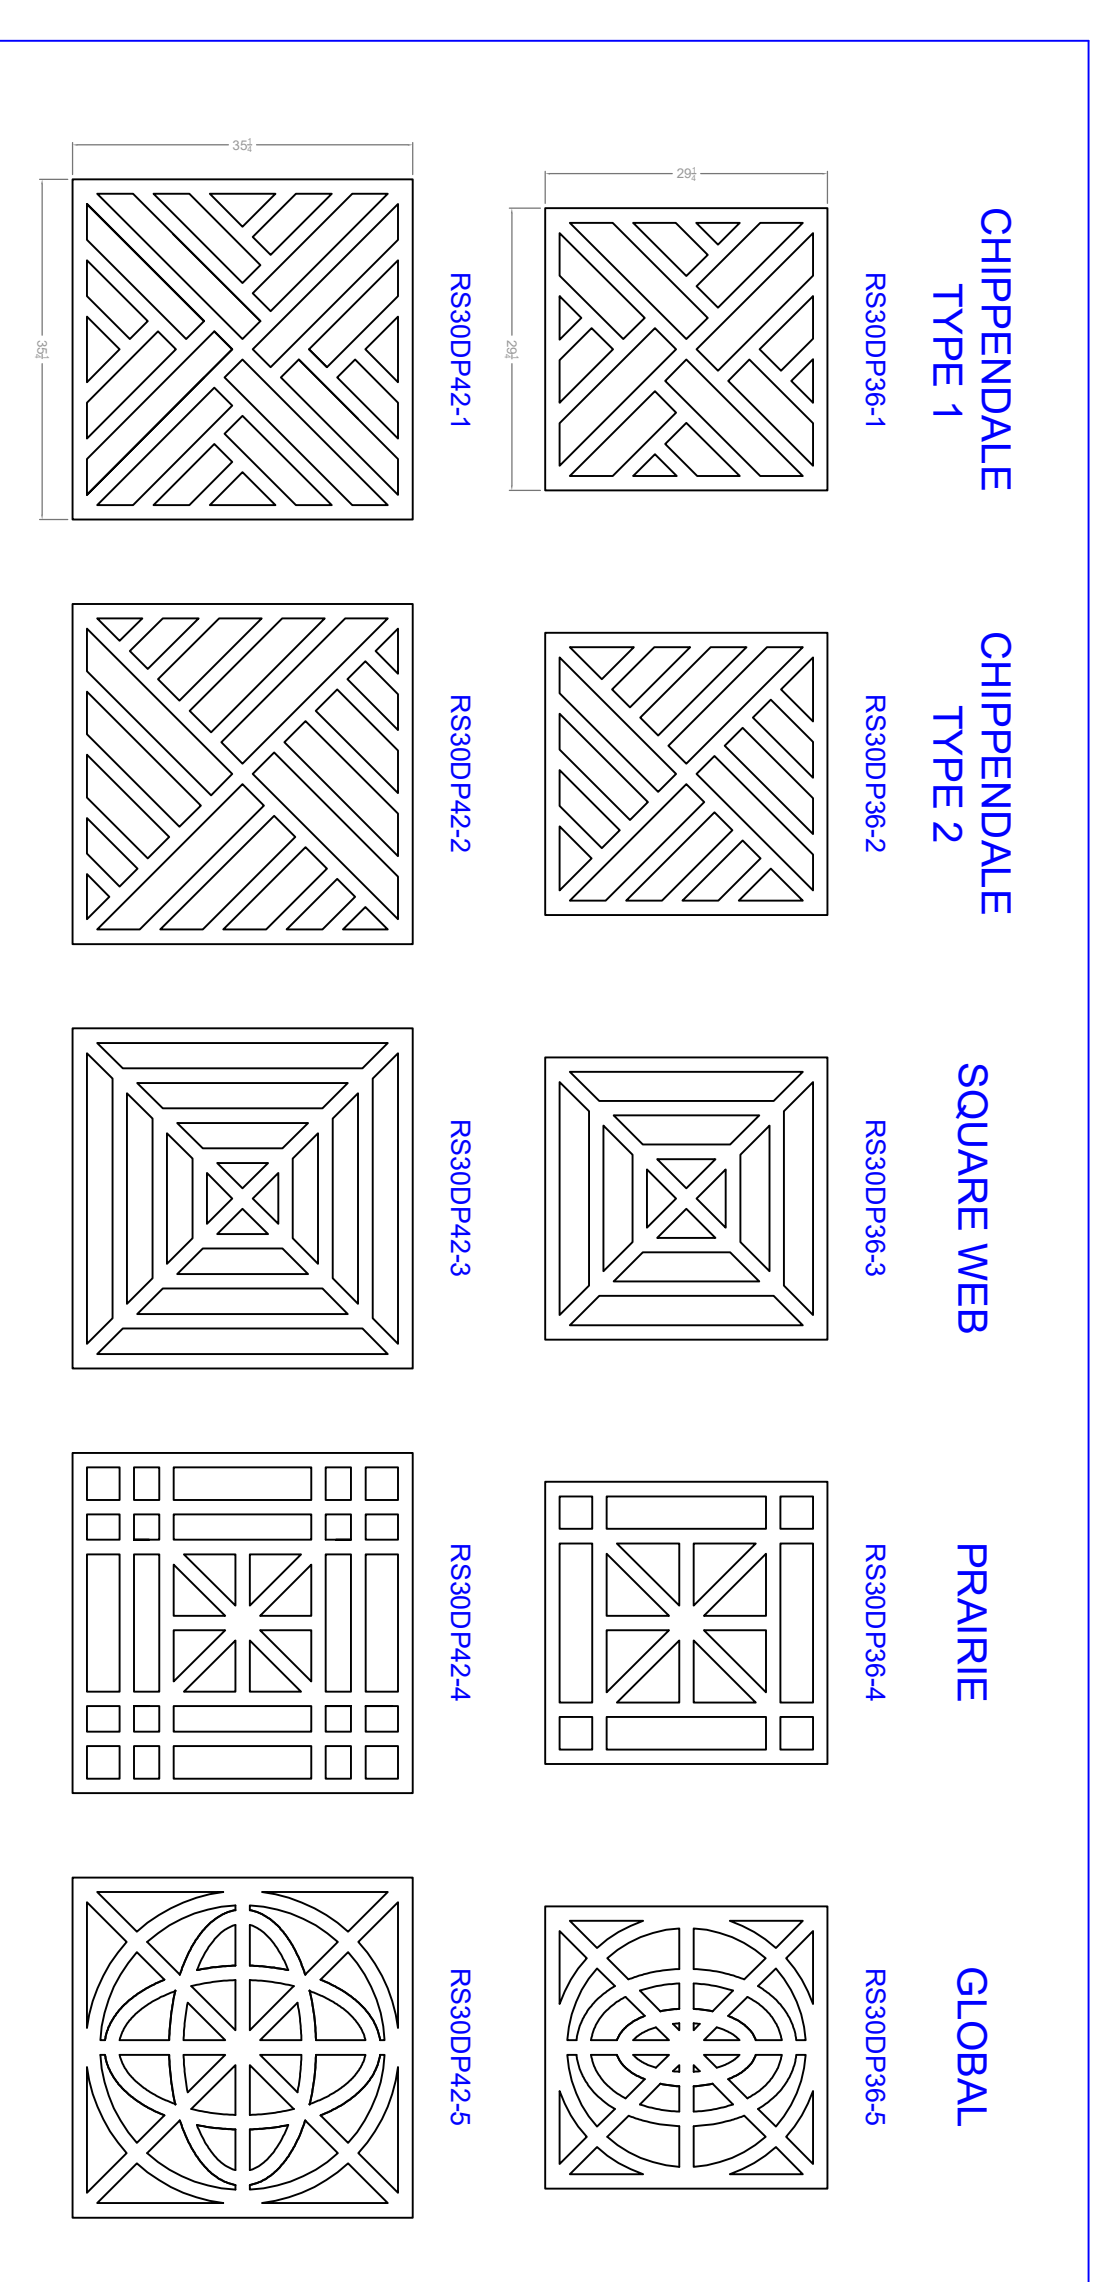

NAUTILUS SERIES RAILS (RS10-20)

STANDARD NAUTILUS RAIL SECTIONS - 36" & 42"

DECORATIVE PANELS FOR NAUTILUS SERIES RAILS

DARTMOUTH SERIES RAILS (RS30)

DECORATIVE PANELS FOR DARTMOUTH SERIES RAILS

HAMPTON SERIES RAILS (RS40)

STANDARD HAMPTON RAIL SECTIONS - 36" & 42"

DECORATIVE PANELS FOR HAMPTON SERIES RAILS

LIBERTY SERIES RAILS (RS60)

DECORATIVE PANELS FOR LIBERTY SERIES RAILS

STANDARD RAILS AND BALUSTERS

www.intexamillwork.com