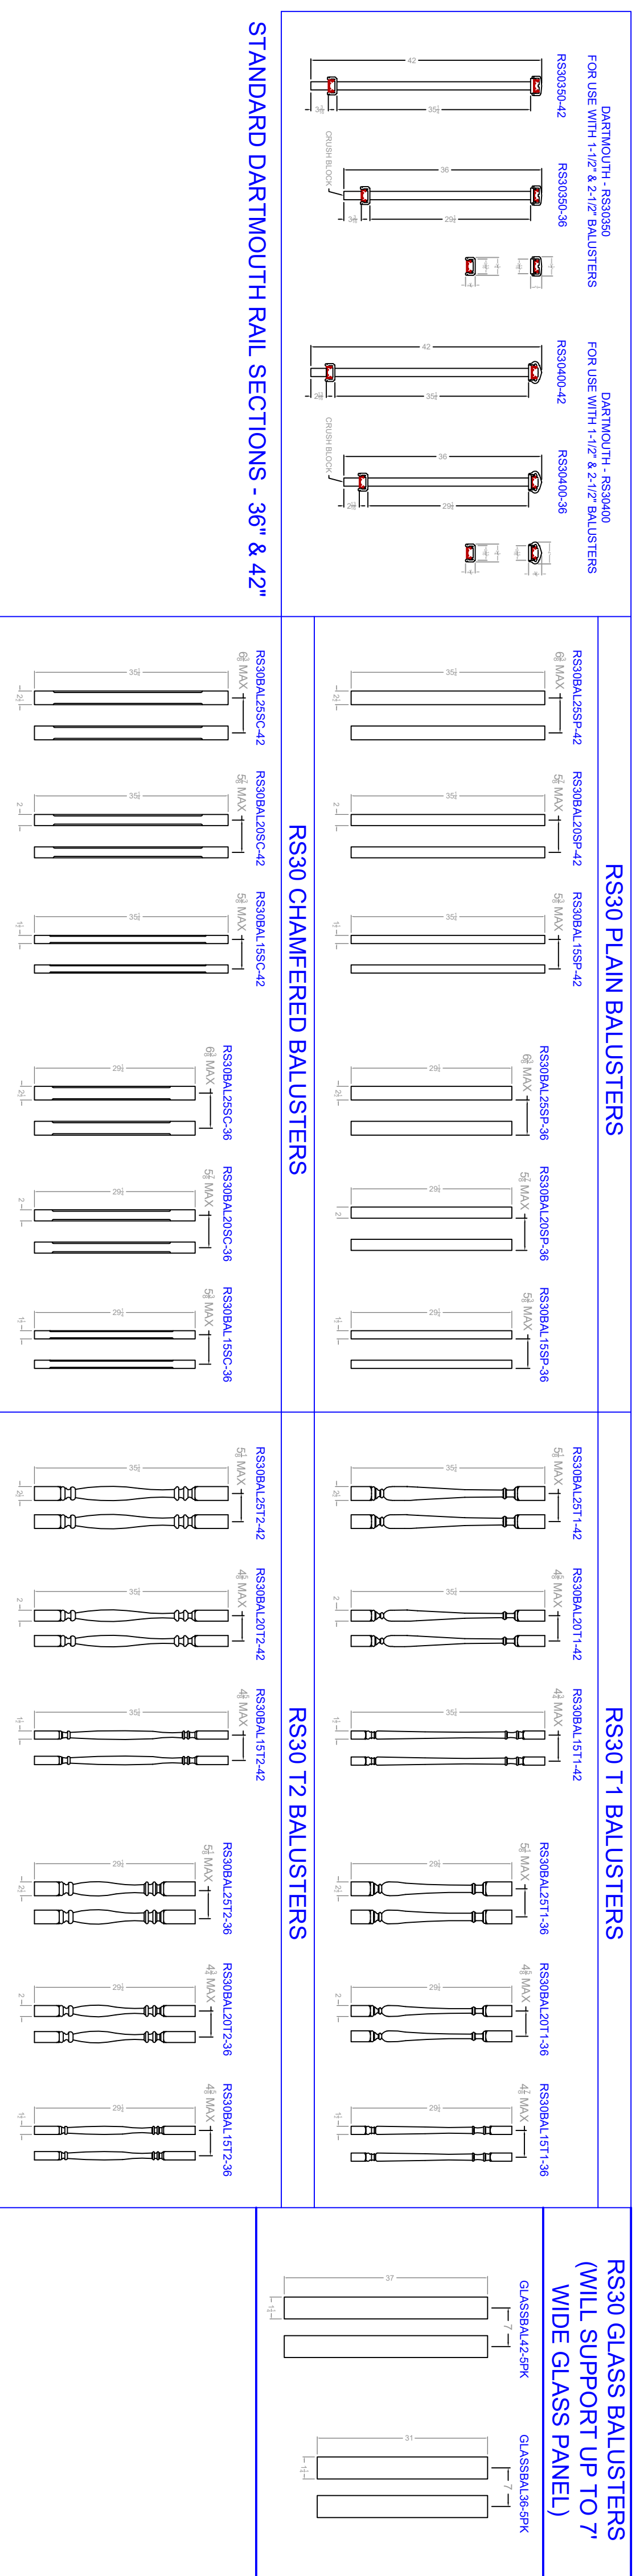

NAUTILUS SERIES RAILS (RS10-20)

STANDARD NAUTILUS RAIL SECTIONS - 36" & 42"

DECORATIVE PANELS FOR NAUTILUS SERIES RAILS

DARTMOUTH SERIES RAILS (RS30)

DECORATIVE PANELS FOR DARTMOUTH SERIES RAILS

HAMPTON SERIES RAILS (RS40)

STANDARD HAMPTON RAIL SECTIONS - 36" & 42"

DECORATIVE PANELS FOR HAMPTON SERIES RAILS

LIBERTY SERIES RAILS (RS60)

DECORATIVE PANELS FOR LIBERTY SERIES RAILS

STANDARD RAILS AND BALUSTERS

www.intexamillwork.com