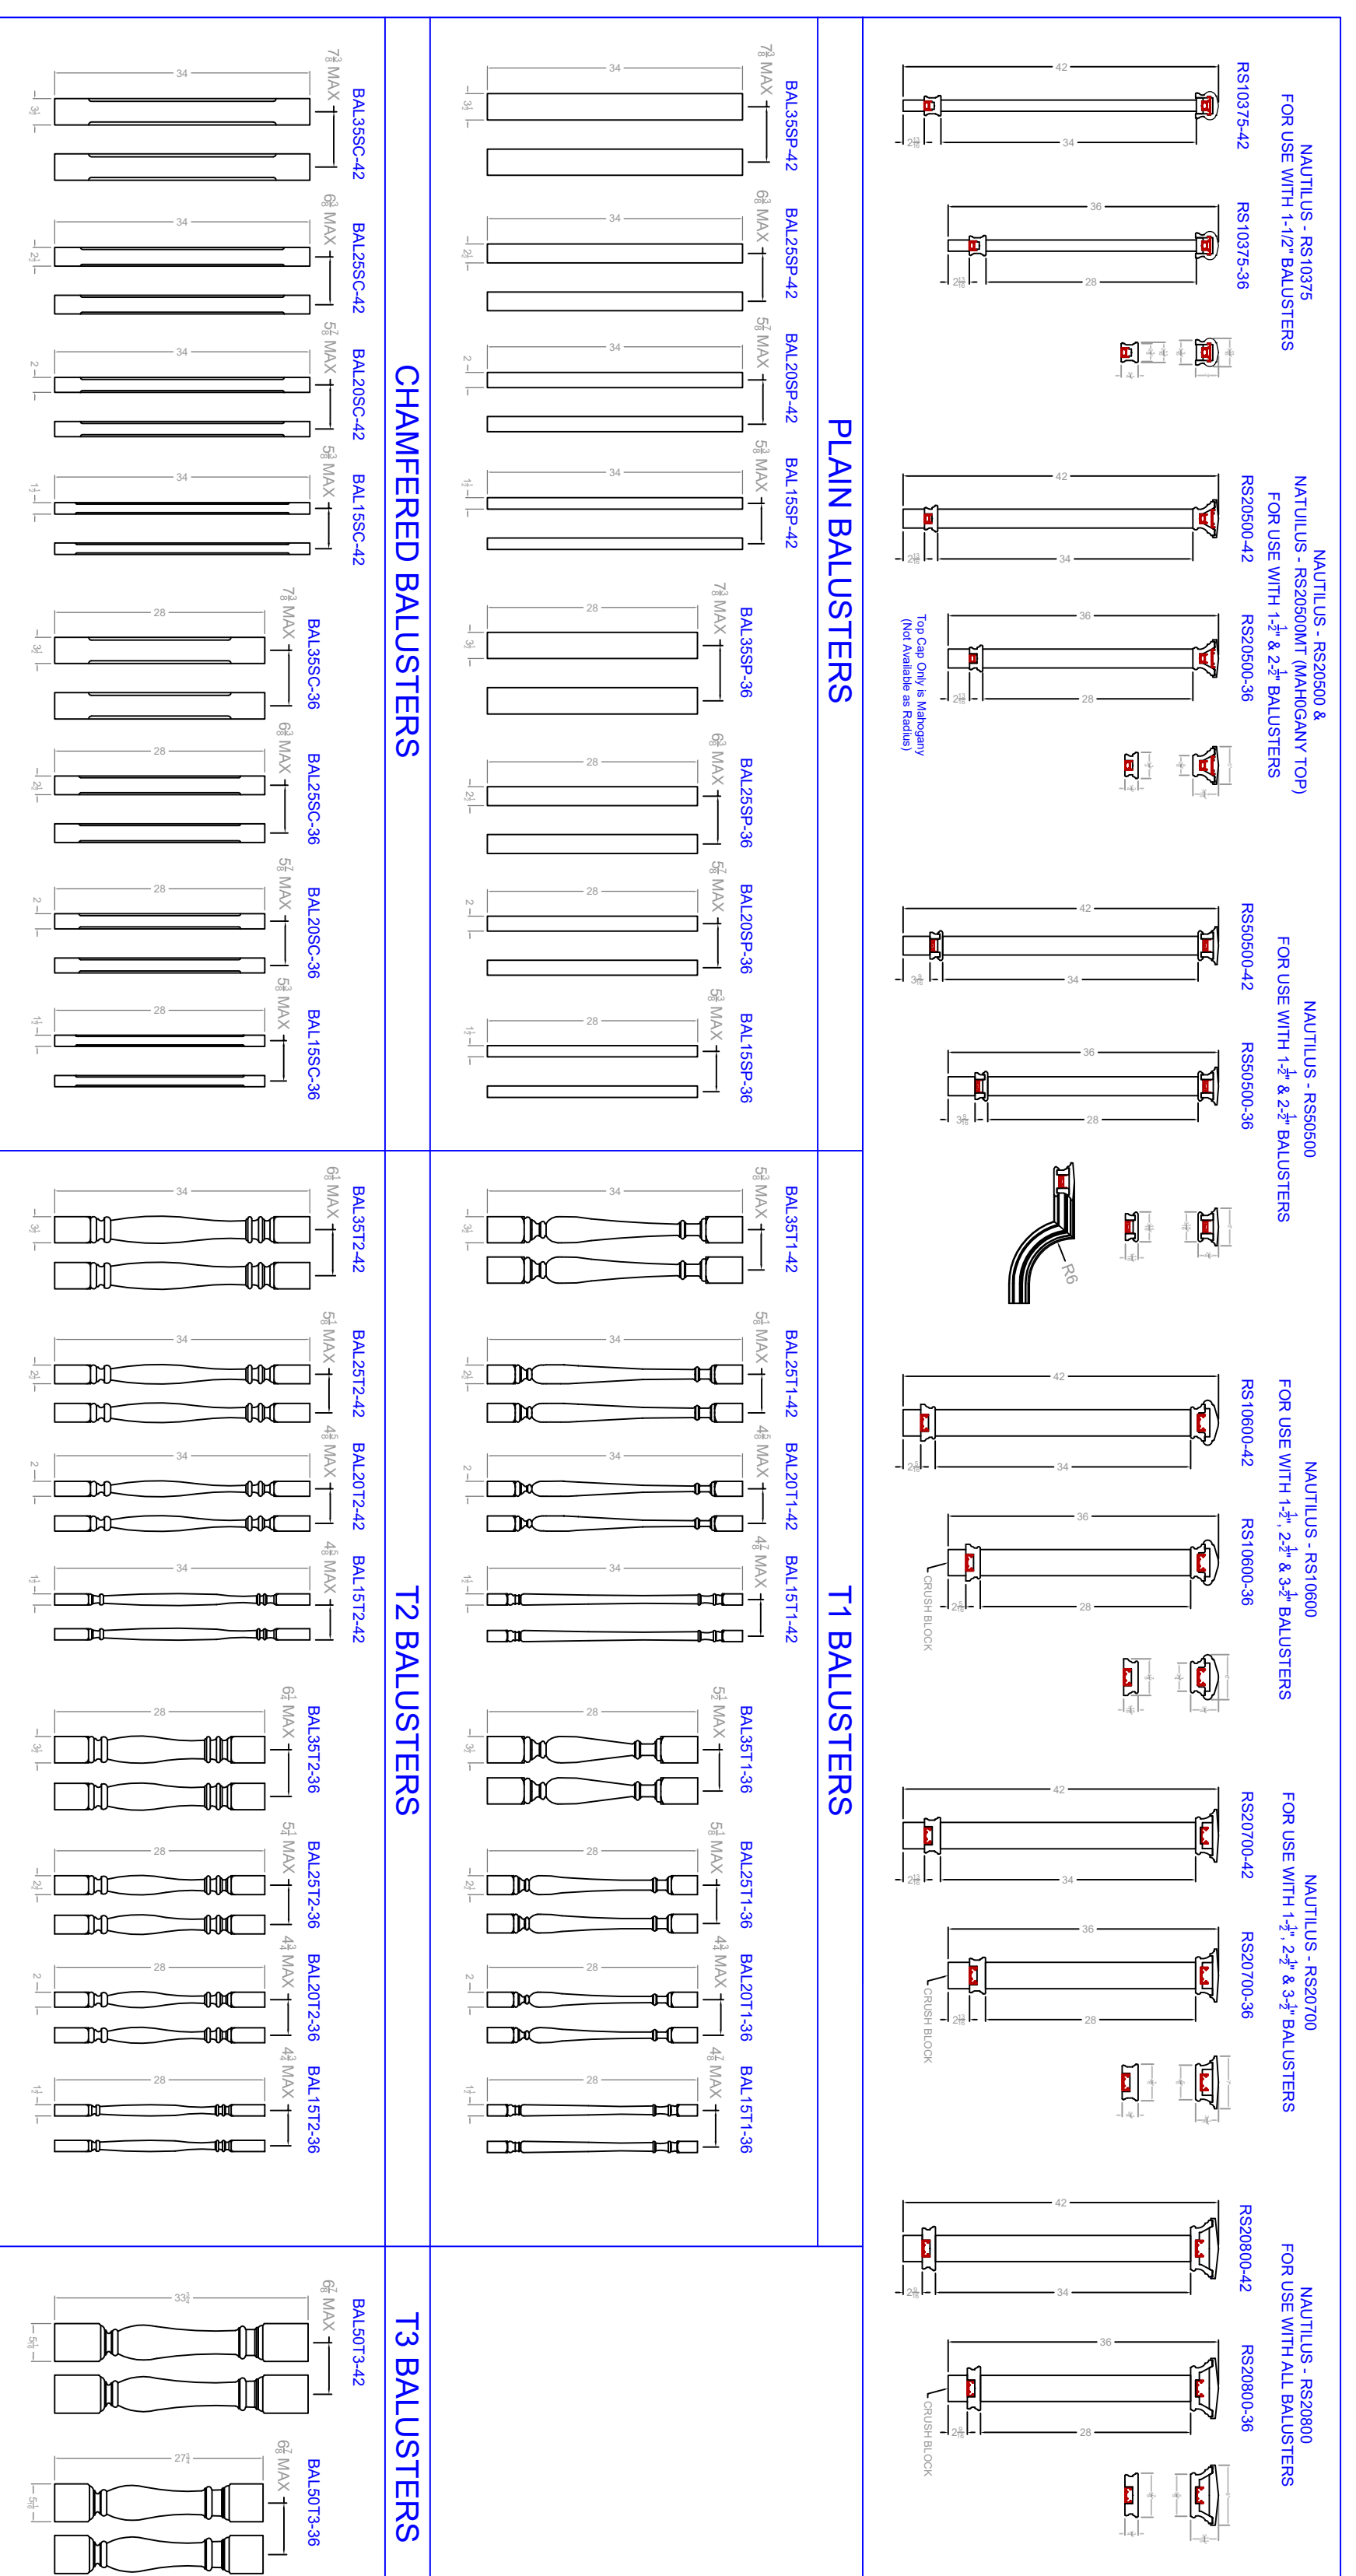

NAUTILUS SERIES RAILS (RS10-20)

STANDARD NAUTILUS RAIL SECTIONS - 36" & 42"

DECORATIVE PANELS FOR NAUTILUS SERIES RAILS

DARTMOUTH SERIES RAILS (RS30)

DECORATIVE PANELS FOR DARTMOUTH SERIES RAILS

HAMPTON SERIES RAILS (RS40)

STANDARD HAMPTON RAIL SECTIONS - 36" & 42"

DECORATIVE PANELS FOR HAMPTON SERIES RAILS

LIBERTY SERIES RAILS (RS60)

DECORATIVE PANELS FOR LIBERTY SERIES RAILS

STANDARD RAILS AND BALUSTERS

www.intexamillwork.com