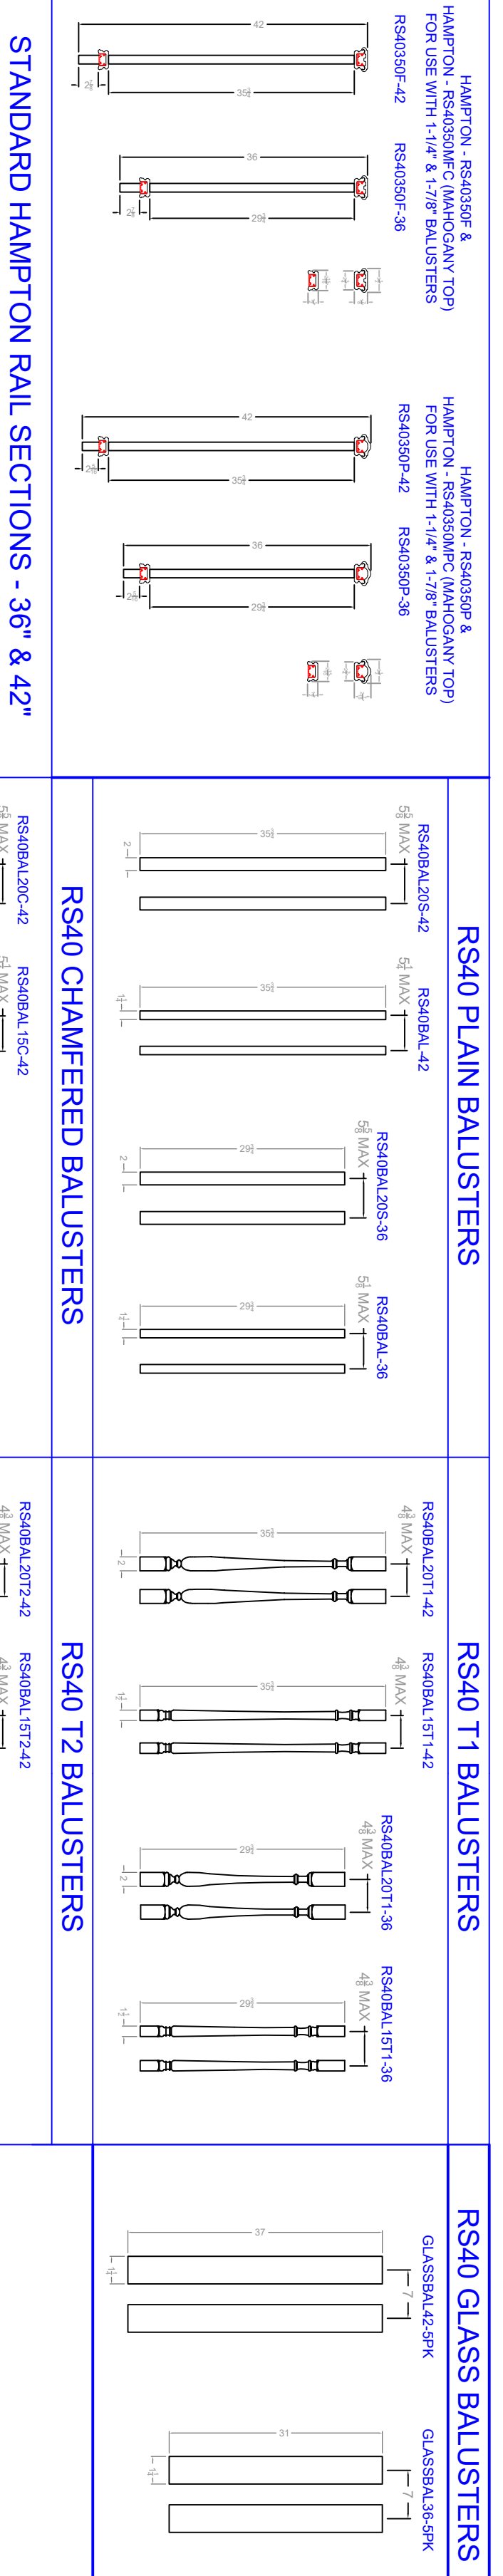

NAUTILUS SERIES RAILS (RS10-20)

STANDARD NAUTILUS RAIL SECTIONS - 36" & 42"

DECORATIVE PANELS FOR NAUTILUS SERIES RAILS

DARTMOUTH SERIES RAILS (RS30)

DECORATIVE PANELS FOR DARTMOUTH SERIES RAILS

HAMPTON SERIES RAILS (RS40)

STANDARD HAMPTON RAIL SECTIONS - 36" & 42"

DECORATIVE PANELS FOR HAMPTON SERIES RAILS

LIBERTY SERIES RAILS (RS60)

DECORATIVE PANELS FOR LIBERTY SERIES RAILS

STANDARD RAILS AND BALUSTERS

www.intexamillwork.com