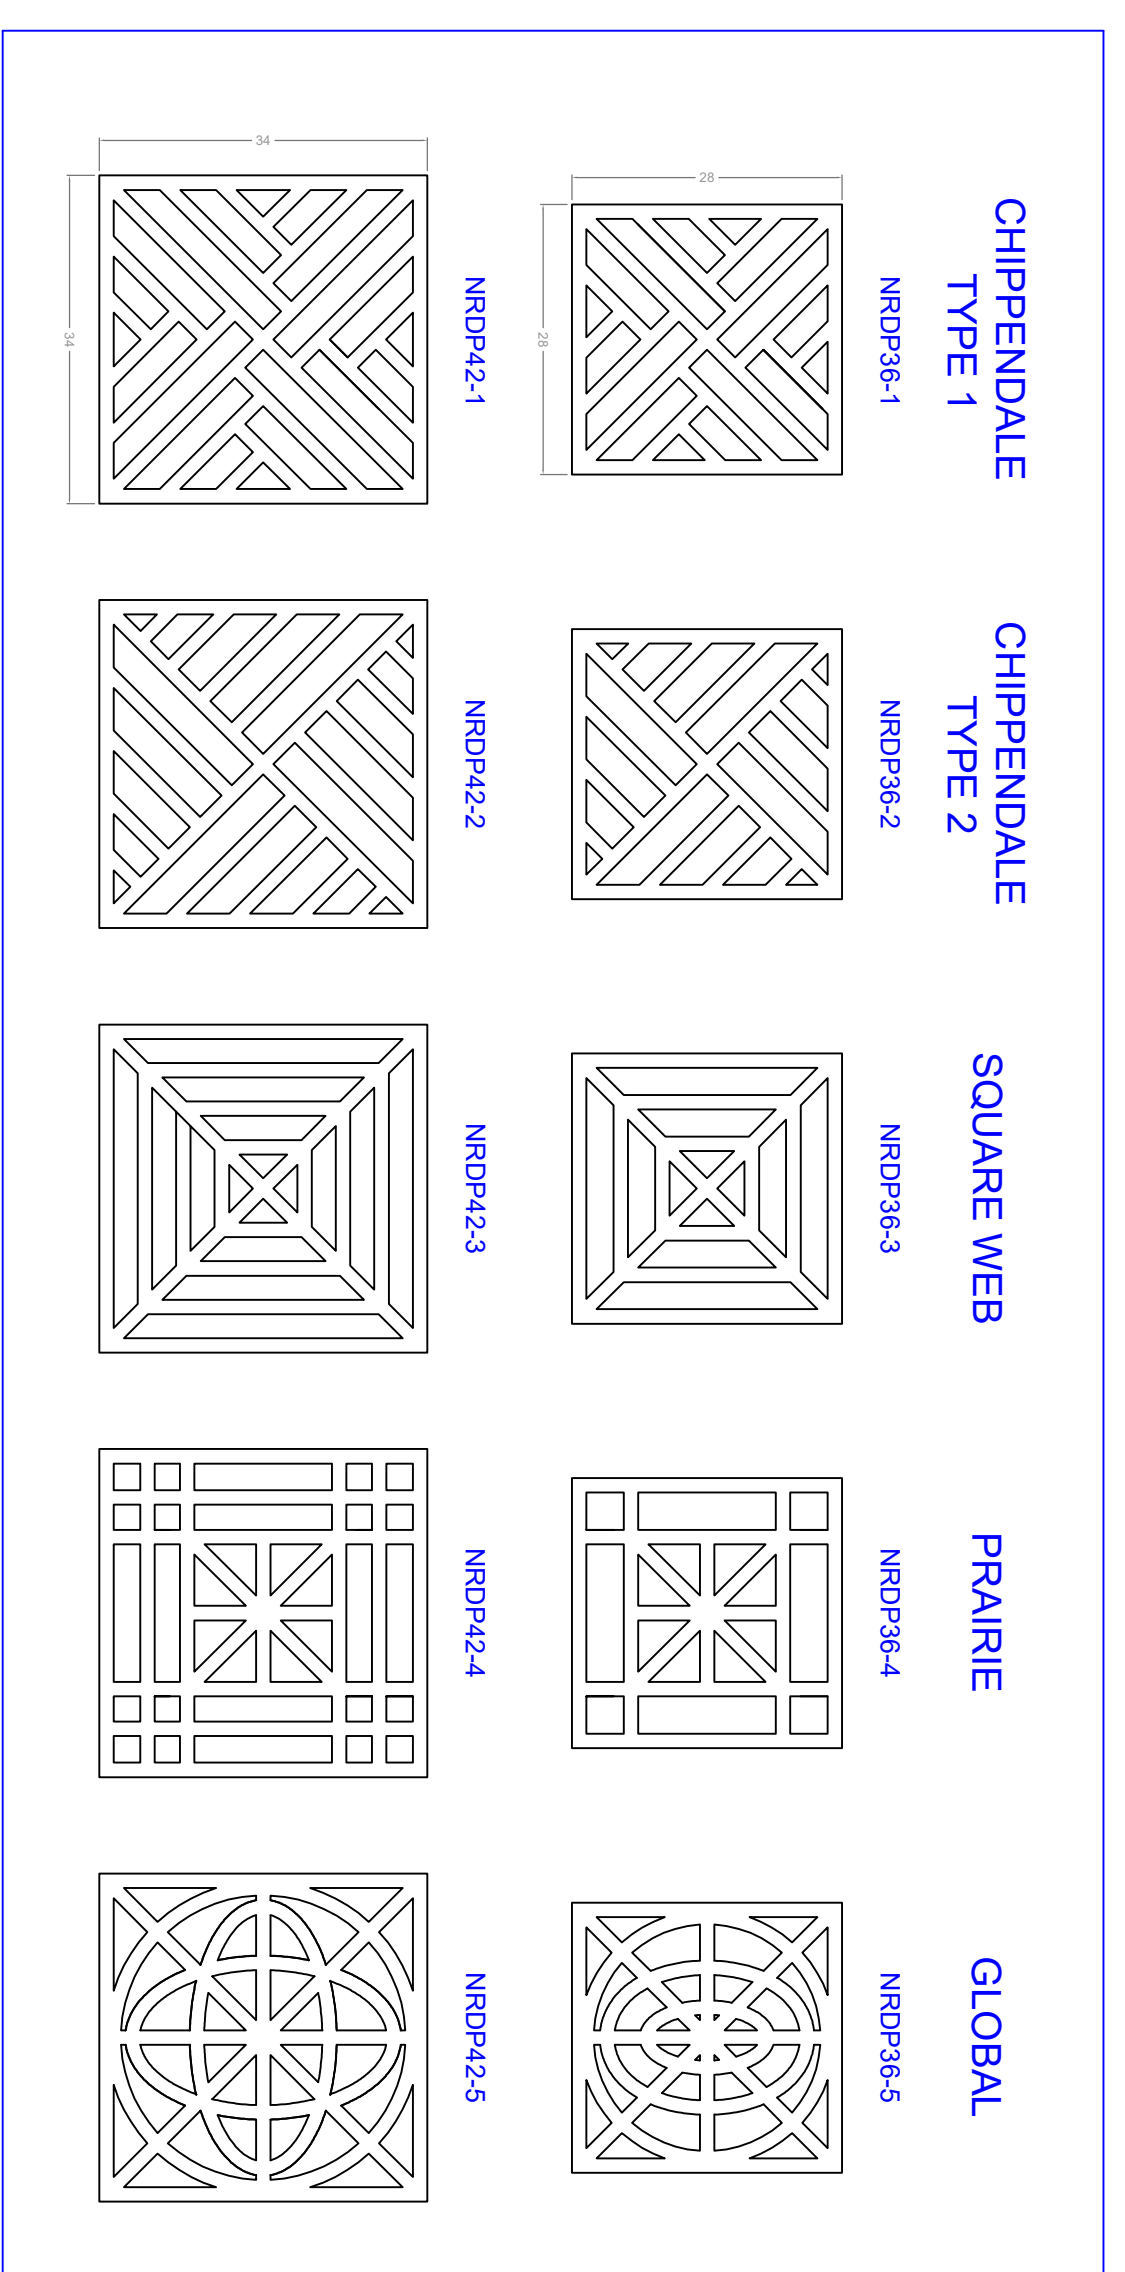

NAUTILUS SERIES RAILS (RS10-20)

STANDARD NAUTILUS RAIL SECTIONS - 36" & 42"

DECORATIVE PANELS FOR NAUTILUS SERIES RAILS

DARTMOUTH SERIES RAILS (RS30)

DECORATIVE PANELS FOR DARTMOUTH SERIES RAILS

HAMPTON SERIES RAILS (RS40)

STANDARD HAMPTON RAIL SECTIONS - 36" & 42"

DECORATIVE PANELS FOR HAMPTON SERIES RAILS

LIBERTY SERIES RAILS (RS60)

DECORATIVE PANELS FOR LIBERTY SERIES RAILS

STANDARD RAILS AND BALUSTERS

www.intexamillwork.com