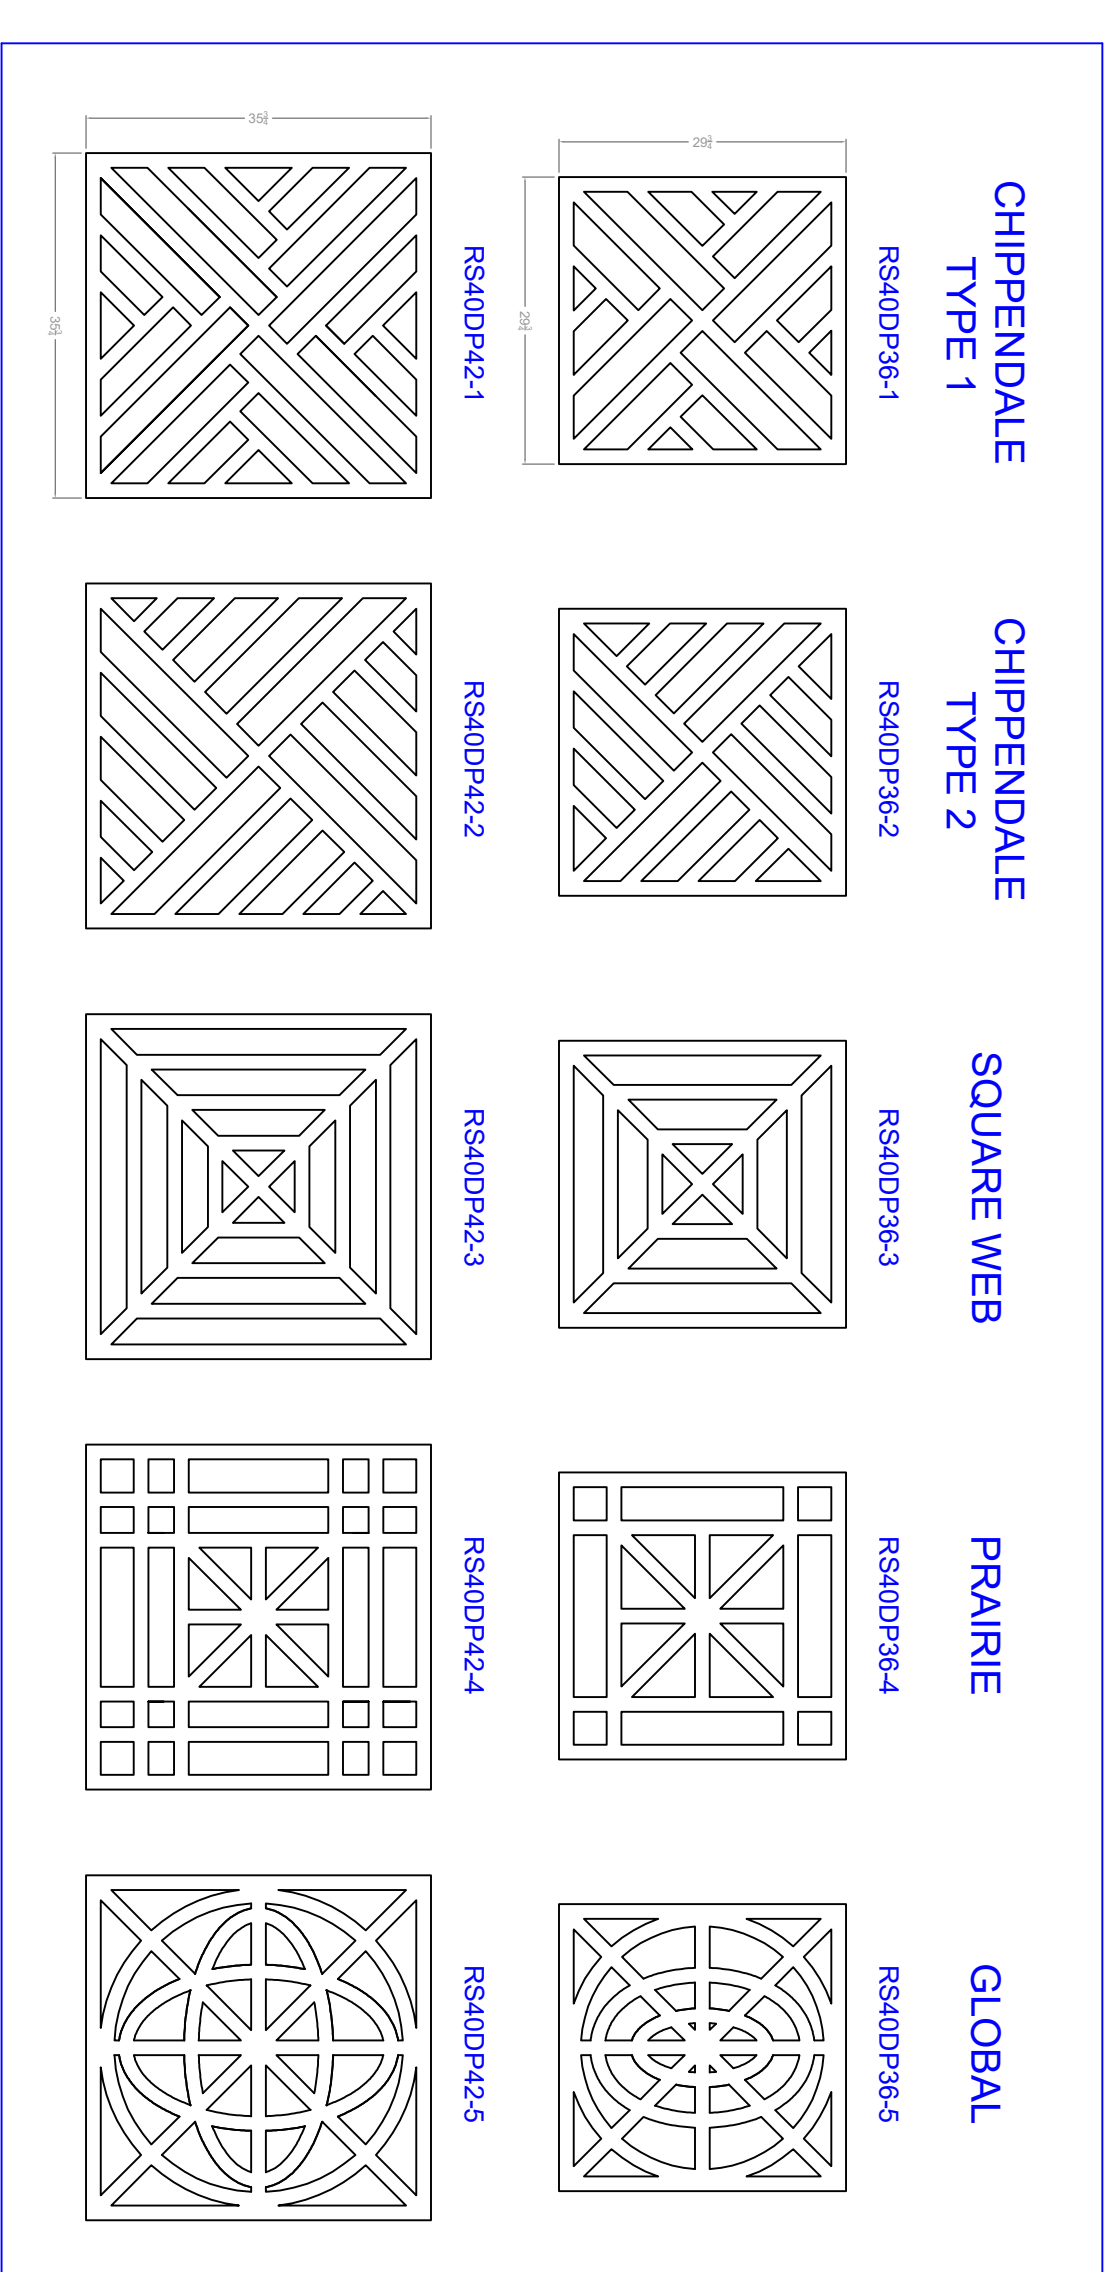

NAUTILUS SERIES RAILS (RS10-20)

STANDARD NAUTILUS RAIL SECTIONS - 36" & 42"

DECORATIVE PANELS FOR NAUTILUS SERIES RAILS

DARTMOUTH SERIES RAILS (RS30)

DECORATIVE PANELS FOR DARTMOUTH SERIES RAILS

HAMPTON SERIES RAILS (RS40)

STANDARD HAMPTON RAIL SECTIONS - 36" & 42"

DECORATIVE PANELS FOR HAMPTON SERIES RAILS

LIBERTY SERIES RAILS (RS60)

DECORATIVE PANELS FOR LIBERTY SERIES RAILS

STANDARD RAILS AND BALUSTERS

www.intexamillwork.com