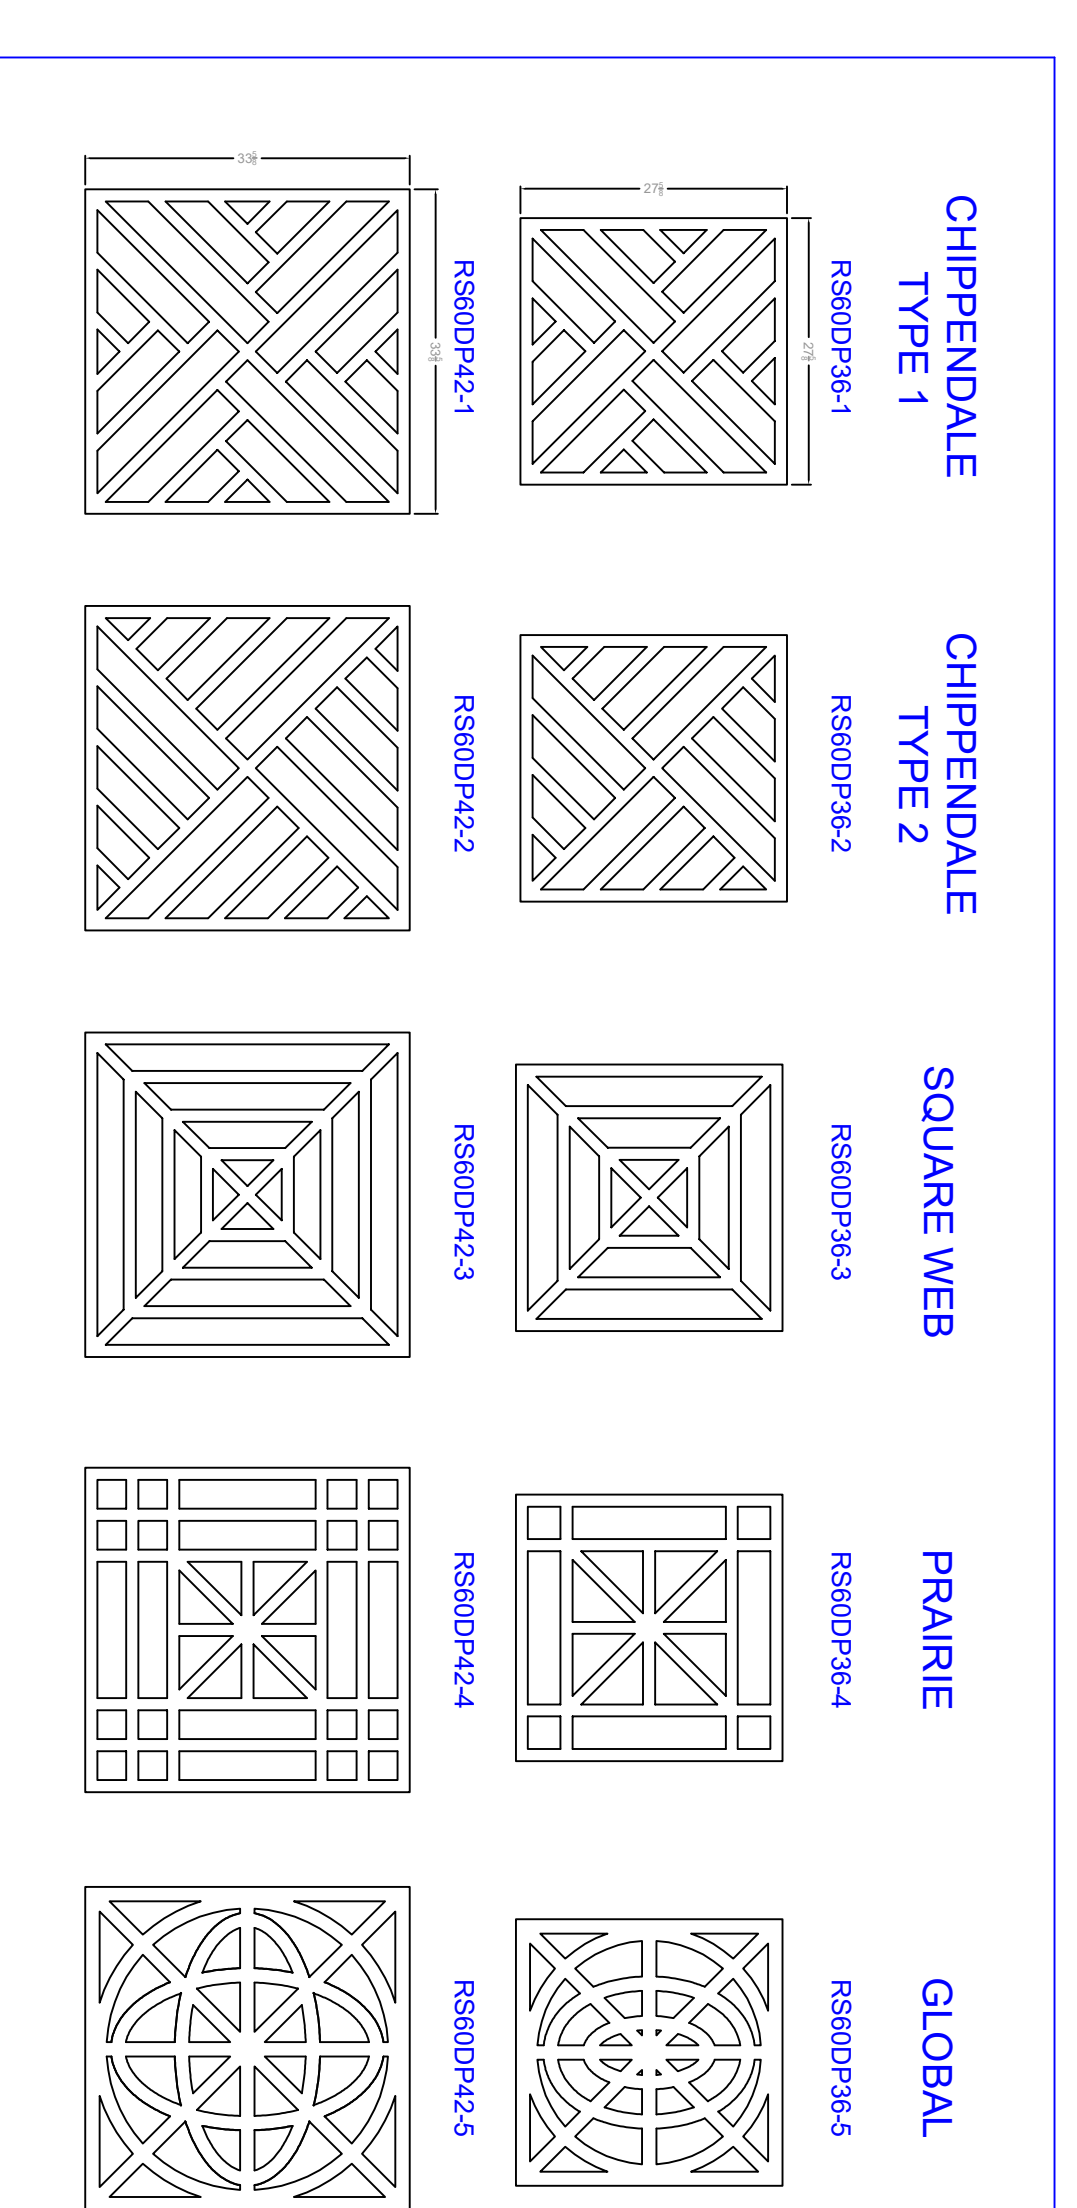

NAUTILUS SERIES RAILS (RS10-20)

STANDARD NAUTILUS RAIL SECTIONS - 36" & 42"

DECORATIVE PANELS FOR NAUTILUS SERIES RAILS

DARTMOUTH SERIES RAILS (RS30)

DECORATIVE PANELS FOR DARTMOUTH SERIES RAILS

HAMPTON SERIES RAILS (RS40)

STANDARD HAMPTON RAIL SECTIONS - 36" & 42"

DECORATIVE PANELS FOR HAMPTON SERIES RAILS

LIBERTY SERIES RAILS (RS60)

DECORATIVE PANELS FOR LIBERTY SERIES RAILS

STANDARD RAILS AND BALUSTERS

www.intexamillwork.com