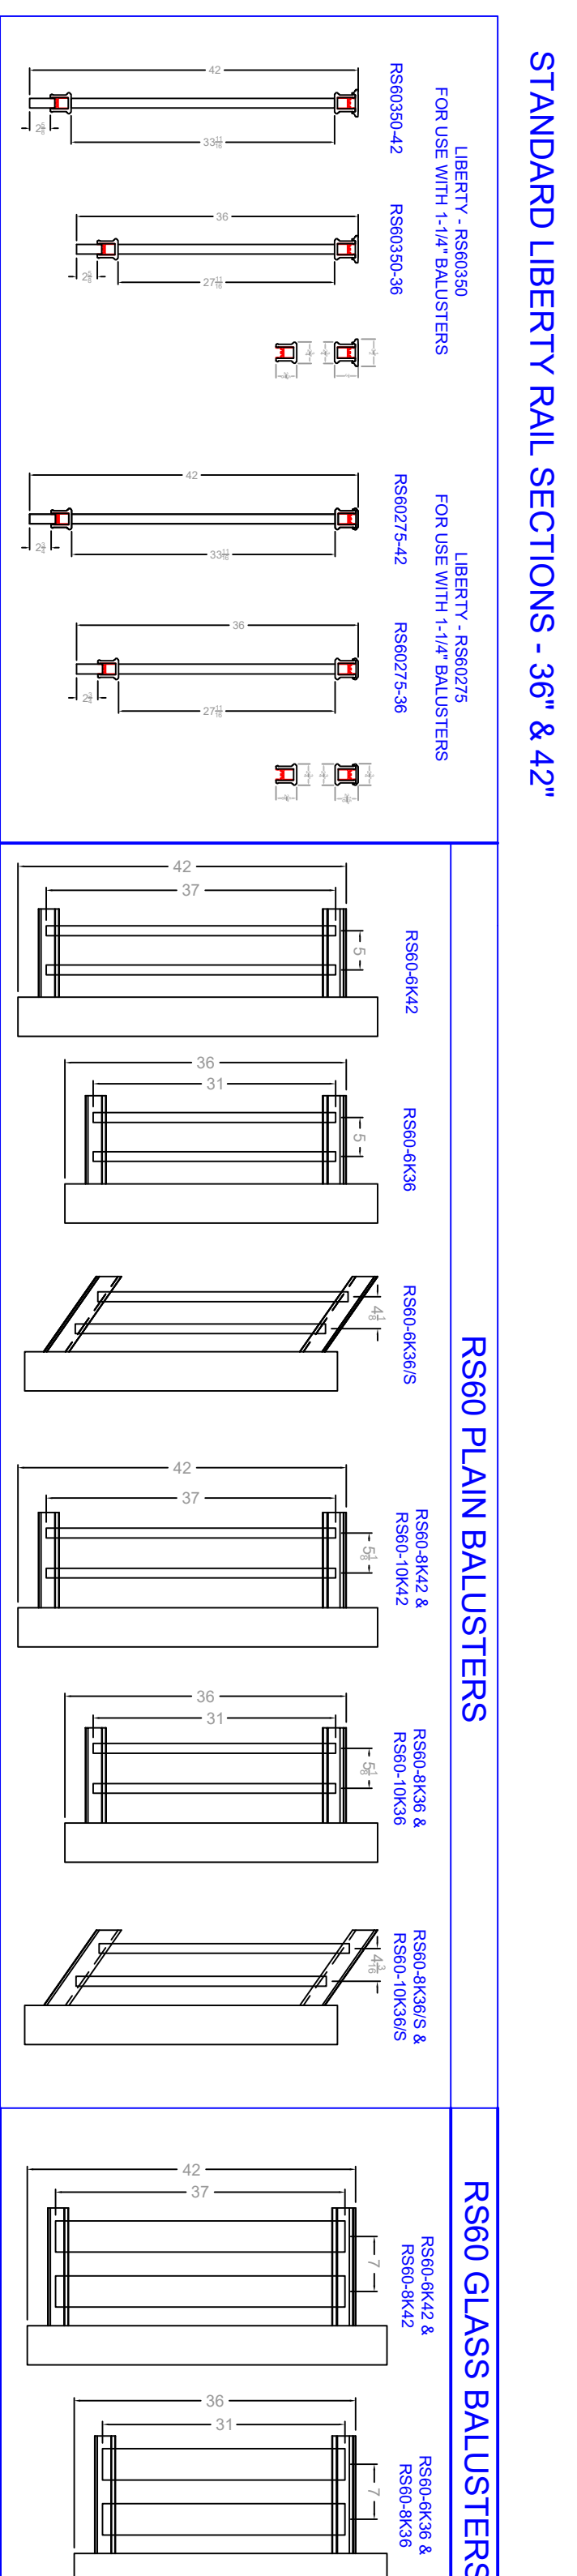

NAUTILUS SERIES RAILS (RS10-20)

STANDARD NAUTILUS RAIL SECTIONS - 36" & 42"

DECORATIVE PANELS FOR NAUTILUS SERIES RAILS

DARTMOUTH SERIES RAILS (RS30)

DECORATIVE PANELS FOR DARTMOUTH SERIES RAILS

HAMPTON SERIES RAILS (RS40)

STANDARD HAMPTON RAIL SECTIONS - 36" & 42"

DECORATIVE PANELS FOR HAMPTON SERIES RAILS

LIBERTY SERIES RAILS (RS60)

DECORATIVE PANELS FOR LIBERTY SERIES RAILS

STANDARD RAILS AND BALUSTERS

www.intexamillwork.com